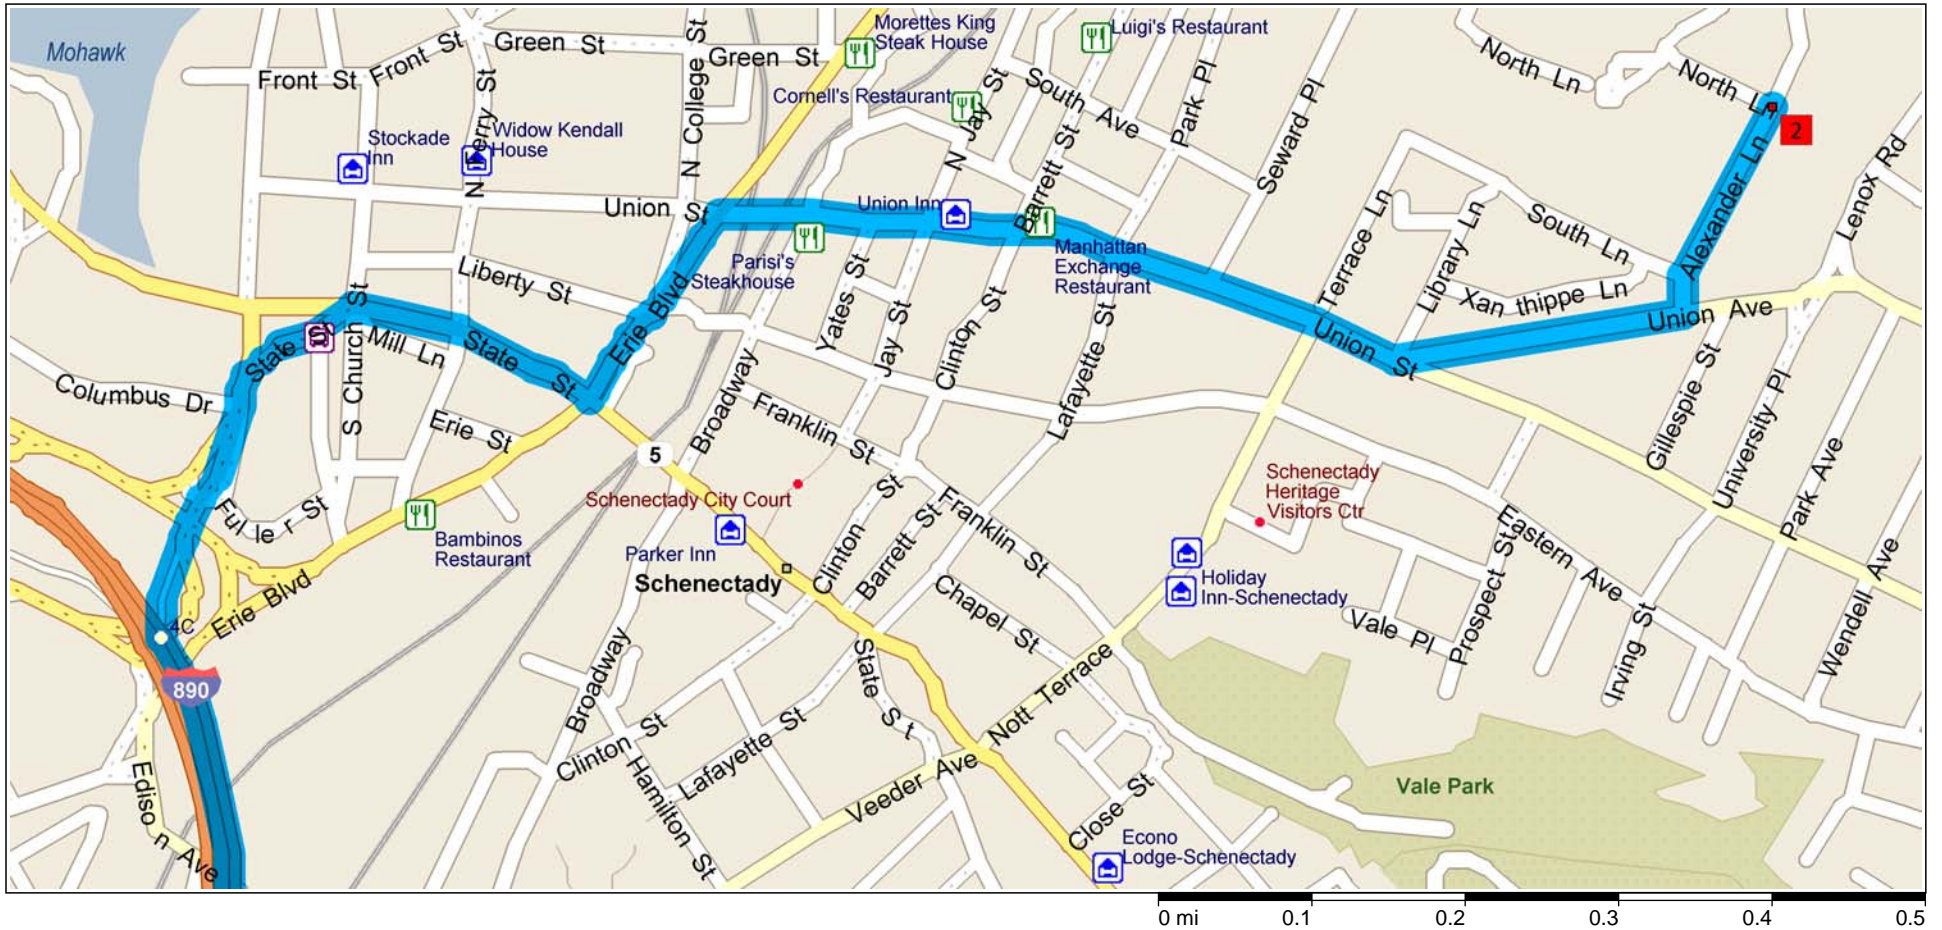

Memorial Field House, Union College, Schenectady, NY 12308

DRIVING DIRECTIONS (starts from beginning of toll portion of I-90 near Crossgates Mall):

From toll booths heading west on I-90 towards Buffalo, proceed west 4.9 mi
At exit 25, take Ramp (RIGHT) onto I-890 [Schenectady County Memorial Veteran Hwy] for 4.9 mi towards Schenectady
At exit 4C, take Ramp (RIGHT) for 0.2 mi towards RT-5 / Scotia
Bear LEFT (North) onto Washington Ave, then immediately bear RIGHT onto State St for 0.1 mi
Continue RIGHT (East) onto SR-5 [State St] for 0.2 mi
Turn LEFT (North) onto Erie Blvd for 0.2 mi
Turn RIGHT (East) onto Union St for 0.5 mi
Keep LEFT onto Union Ave for 0.2 mi
Turn LEFT (North) onto Alexander Ln for 0.2 mi
Arrive Memorial Field House on right.
Park in lot across from field house.
GPS: 42.81743, -73.92597