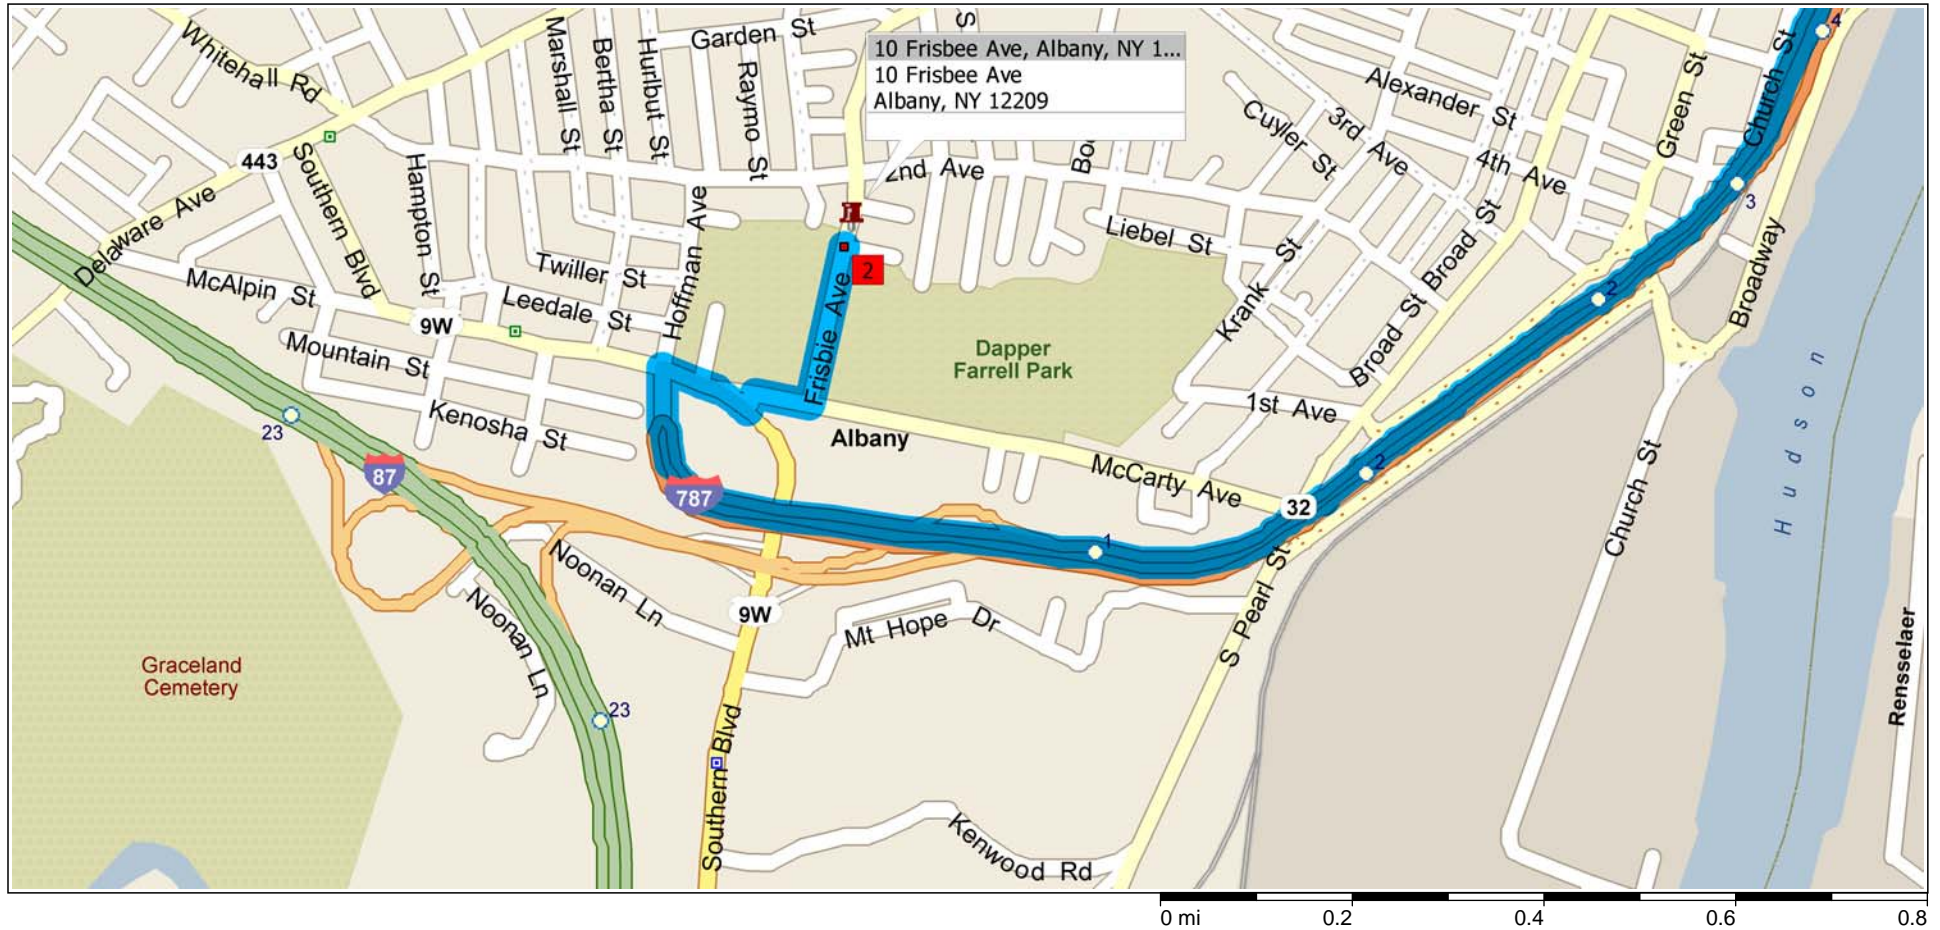

Plumeri Sports Complex (College of Saint Rose), 10 Frisbee Ave, Albany, NY 12209 - From Exit 7 Heading West o...

DRIVING DIRECTIONS:

Proceed West 0.6 mi on I-90 / Albany / Troy  
Turn RIGHT onto Ramp for I-787 / Albany / Troy  
Take Ramp (LEFT) onto I-787 for 3.8 mi towards I-787 / Albany  
Bear RIGHT (North) onto Local road(s) for 109 yds  
Turn RIGHT (East) onto US-9W [McCarty Ave] for 0.1 mi  
Turn LEFT (North) onto Local road(s) for 43 yds  
Turn RIGHT (East) onto McCarty Ave, then immediately turn LEFT (North) onto Frisbee Ave for 0.2 mi  
Arrive Plumeri Sports Complex (10 Frisbee Ave, Albany, NY 12209)  
GPS: 42.63830, -73.77352