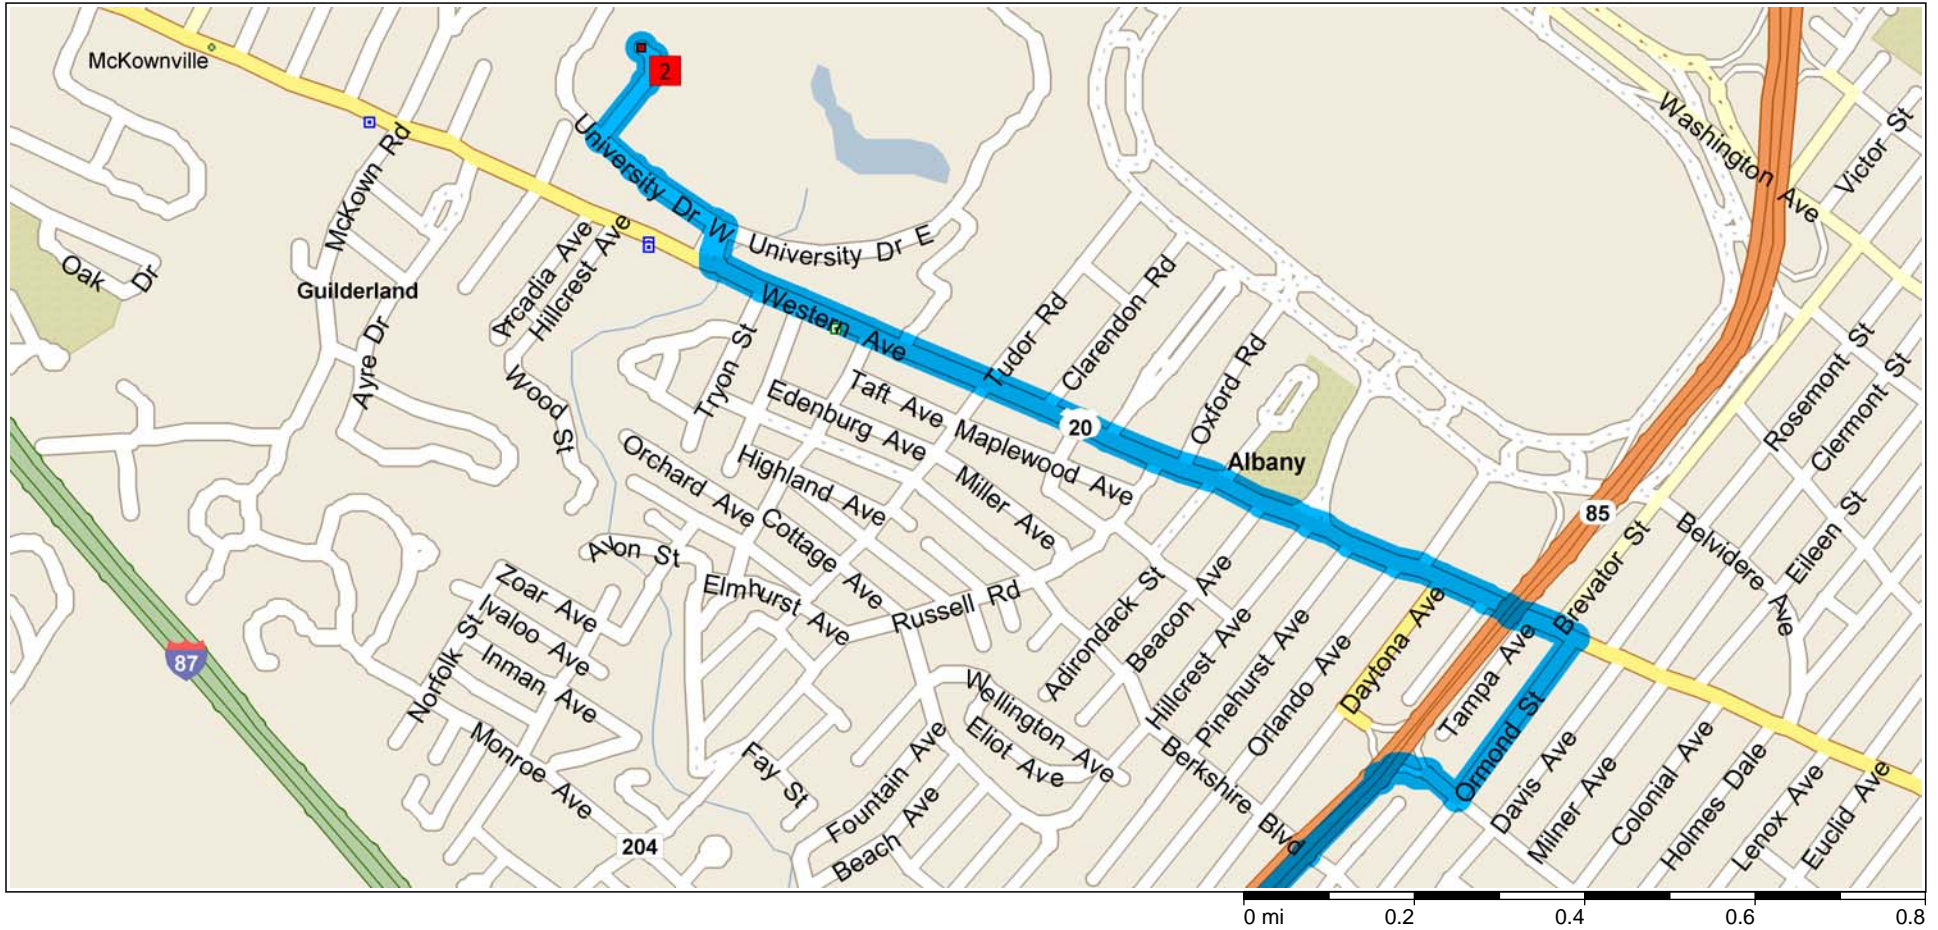

SUNY Bubble From Bethlehem (Route 85 Heading North)

DRIVING DIRECTIONS:

Take RIGHT at Western Avenue exit off Route 85 North.
Bear RIGHT (South-East) onto Cortland St, then immediately turn LEFT (North-East) onto Ormond St for 0.3 mi
Turn LEFT (West) onto US-20 [Western Ave] for 1.1 mi
Turn RIGHT (North) SUNY campus
Turn LEFT (West) onto University Dr W for 0.2 mi
Turn RIGHT (North-East) into athletic facility parking area for 0.1 mi
Bubble is behind SEFCU arena on right.
GPS: 42.68134, -73.82838