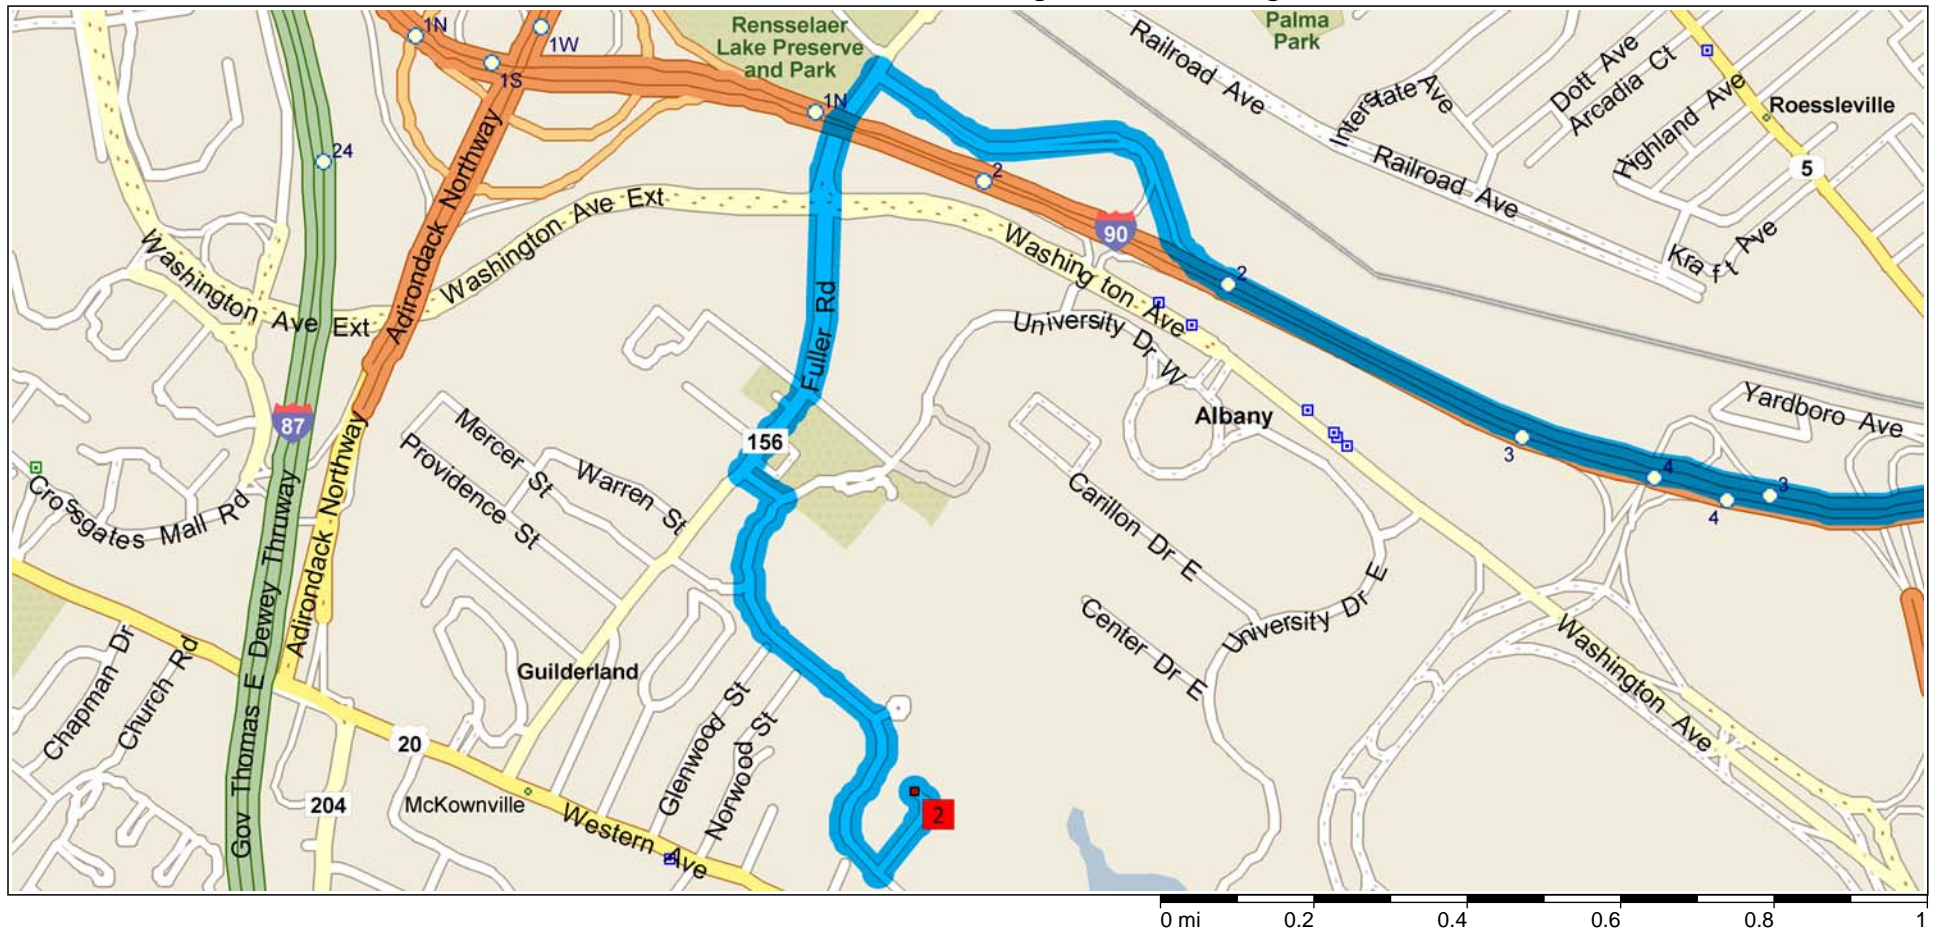

## SUNY Bubble From I-90 Heading West Starting At Exit 5

### DRIVING DIRECTIONS:

From Exit 5A on I-90 proceed west for 2.7 mi  
At exit 2, turn RIGHT onto Ramp for 0.6 mi towards Fuller Rd / Ualbay  
Turn LEFT (South) Fuller Rd for 0.6 mi  
Turn LEFT onto SUNY campus for 120 yds  
Turn RIGHT (South-West) onto University Dr W for 0.6 mi  
Turn LEFT (North-East) into athletic facility parking area for 0.1 mi  
Bubble is behind SEFCU arena on right.  
GPS: 42.68134, -73.82838